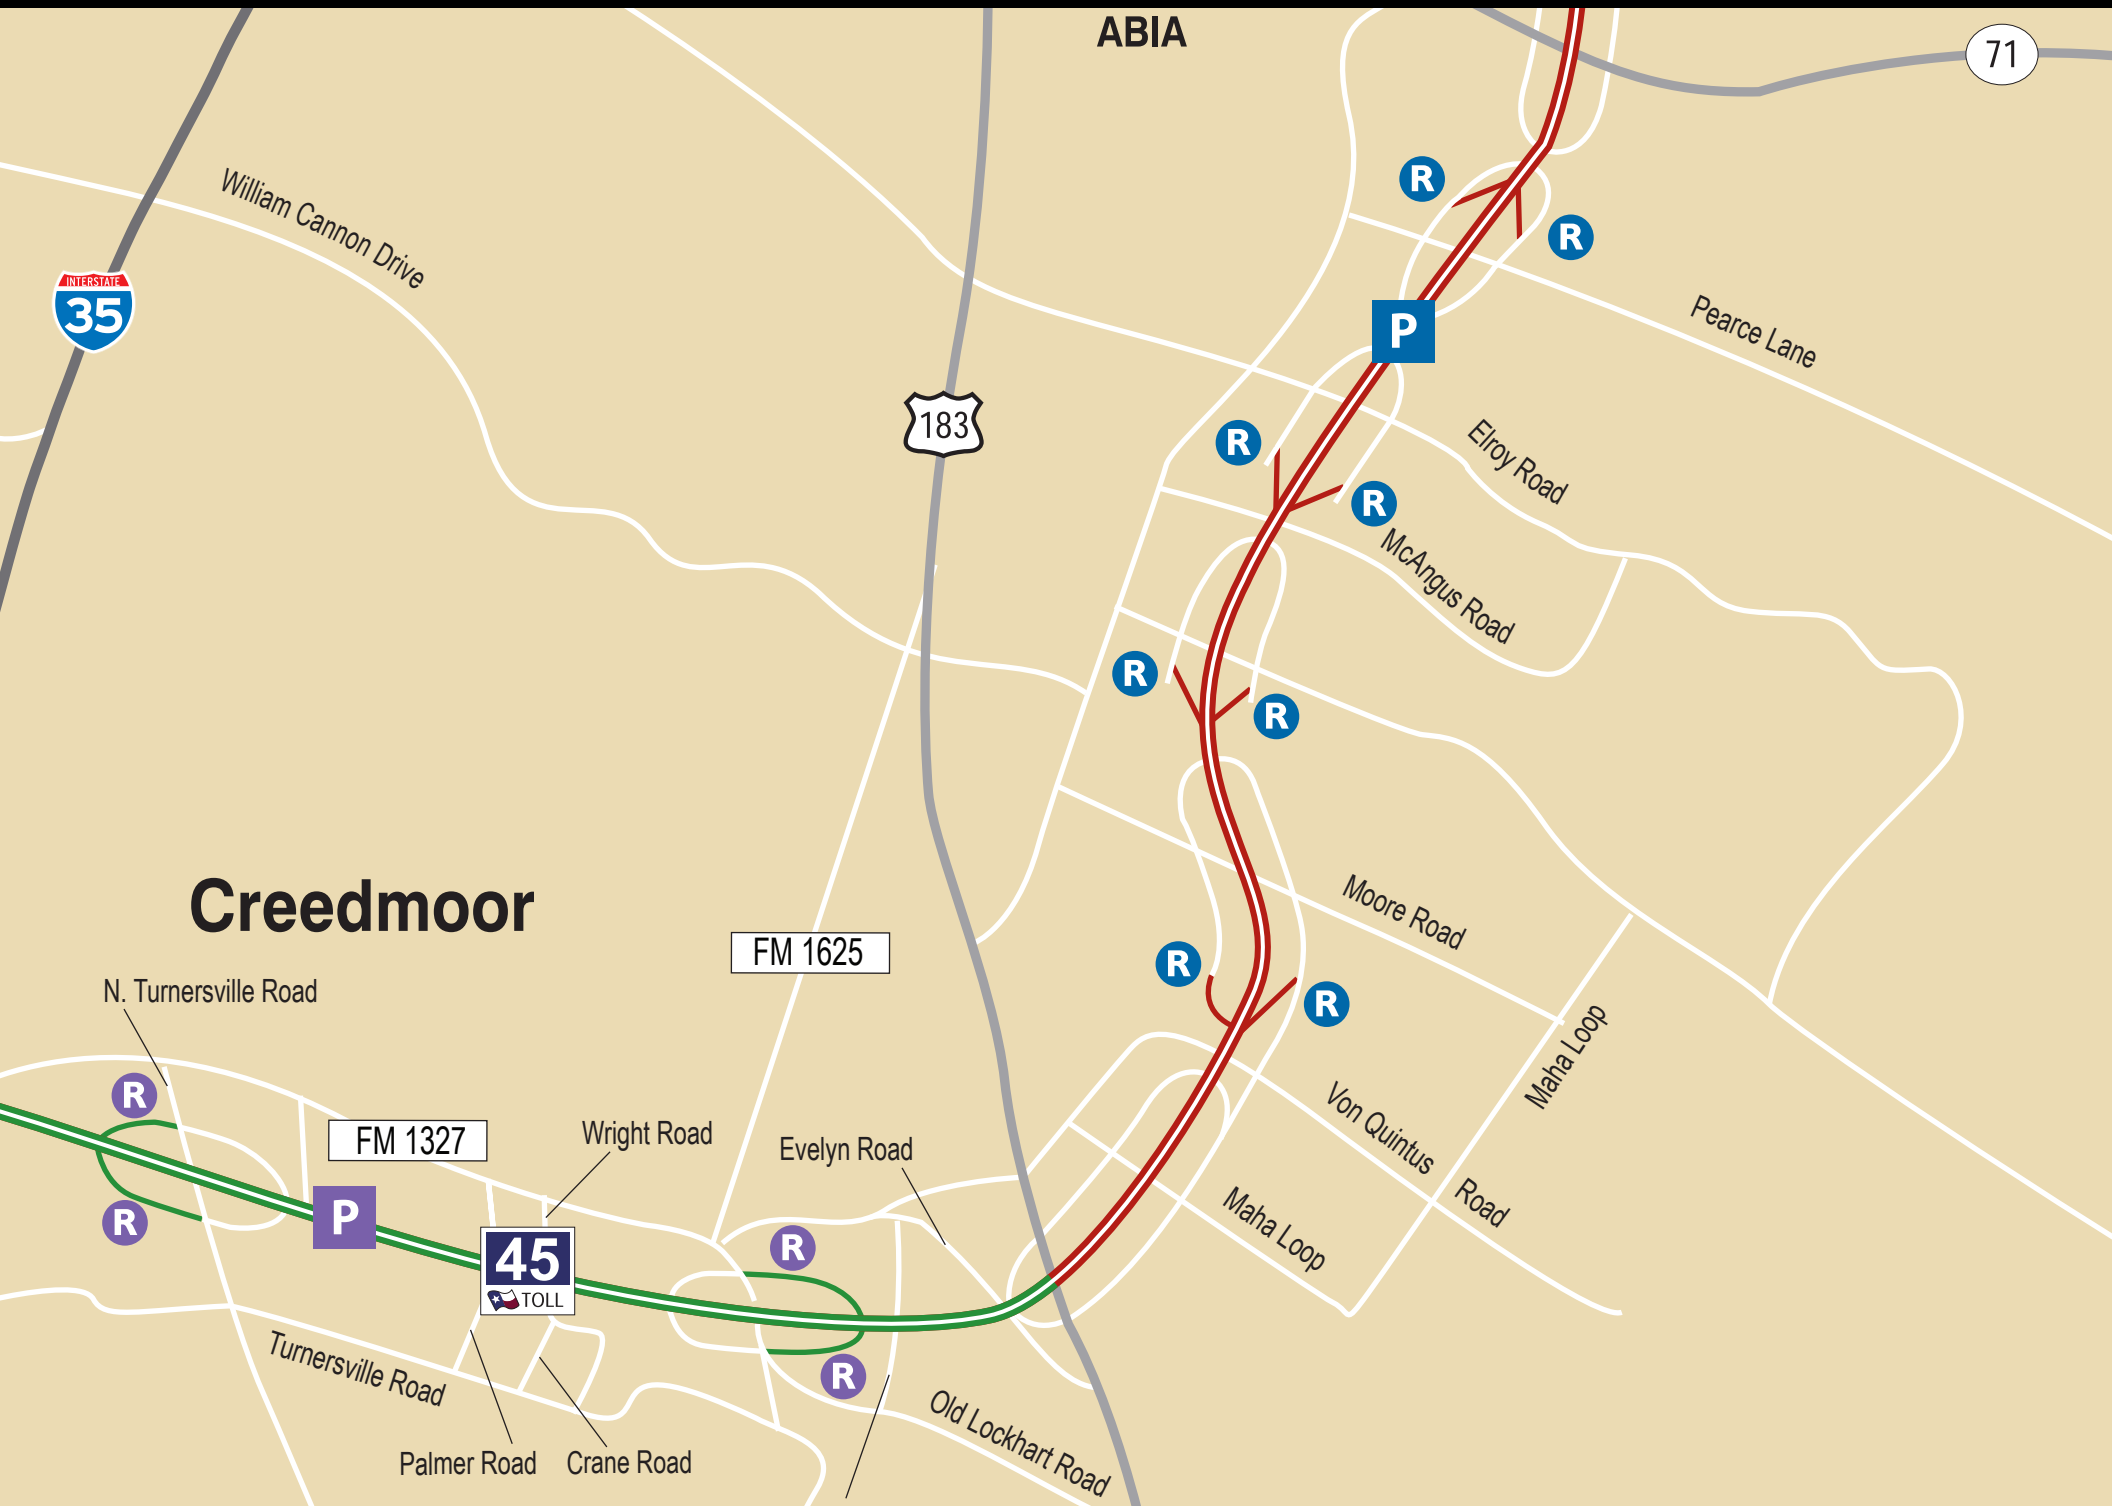

# SH130 South and SH45 Southeast

ABIA

71

INTERSTATE  
35

William Cannon Drive

183

R

R

P

Pearce Lane

R

Eroy Road

R

McAngus Road

R

R

Wright Road

Evelyn Road

Von Quintus Road

Maha Loop

R

P

45  
TOLL

R

Maha Loop

Turnersville Road

Palmer Road

Crane Road

R

Old Lockhart Road